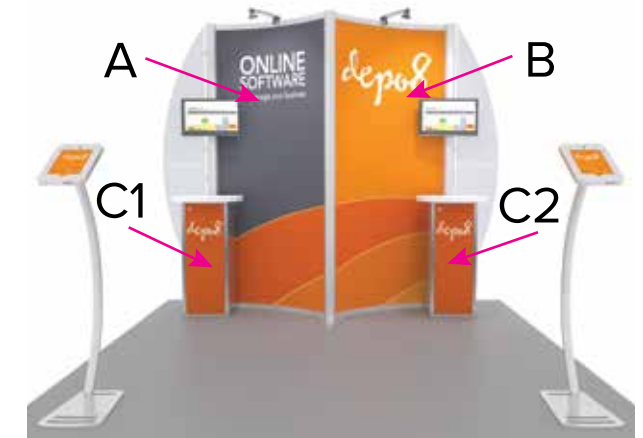

Graphic Template
 10 x 20 Inline Exhibit
 Velcro Tension Fabric Graphics, 1/4" Sintra Graphic

Velcro Tension Fabric Note: 1" Hook Velcro on Back perimeter of Graphic

NOTE: All Raster Art (jpg, tiff, psd, png, etc.) must be at least 100 dpi at print size.